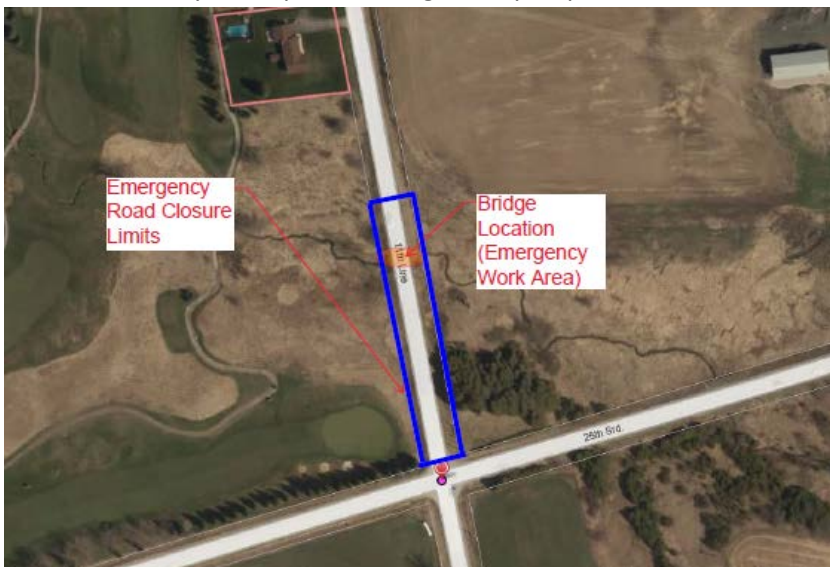

Township of Essa
5786 County Rd. 21 Utopia, ON
LOM 1T0
705-424-9770

NOTICE OF EMERGENCY ROAD CLOSURE

11th Line (NORTH OF 25 SIDE ROAD)

The Township of Essa hereby advises that the 11th Line, north of 25 sideroad will be closed to allow for the:

Repair of the 11th Line Bridge Culvert.

The closure will begin: **May 1st, 2023.**

The road is expected to reopen: **Until Further Notice**

Although every effort will be made to limit the amount of disturbance to the residents, some inconveniences such as impeded traffic flows and access to driveways are to be expected. We request that when driving or walking through and around the construction area, that you proceed with caution and obey the construction traffic signage and personnel.

One lane of traffic will be maintained on the 11th line (southbound lane will remain open while northbound lane will be closed), all signage will be erected along with flashing beacons during the emergency repairs to the bridge. A full closure may be required during the repair process.