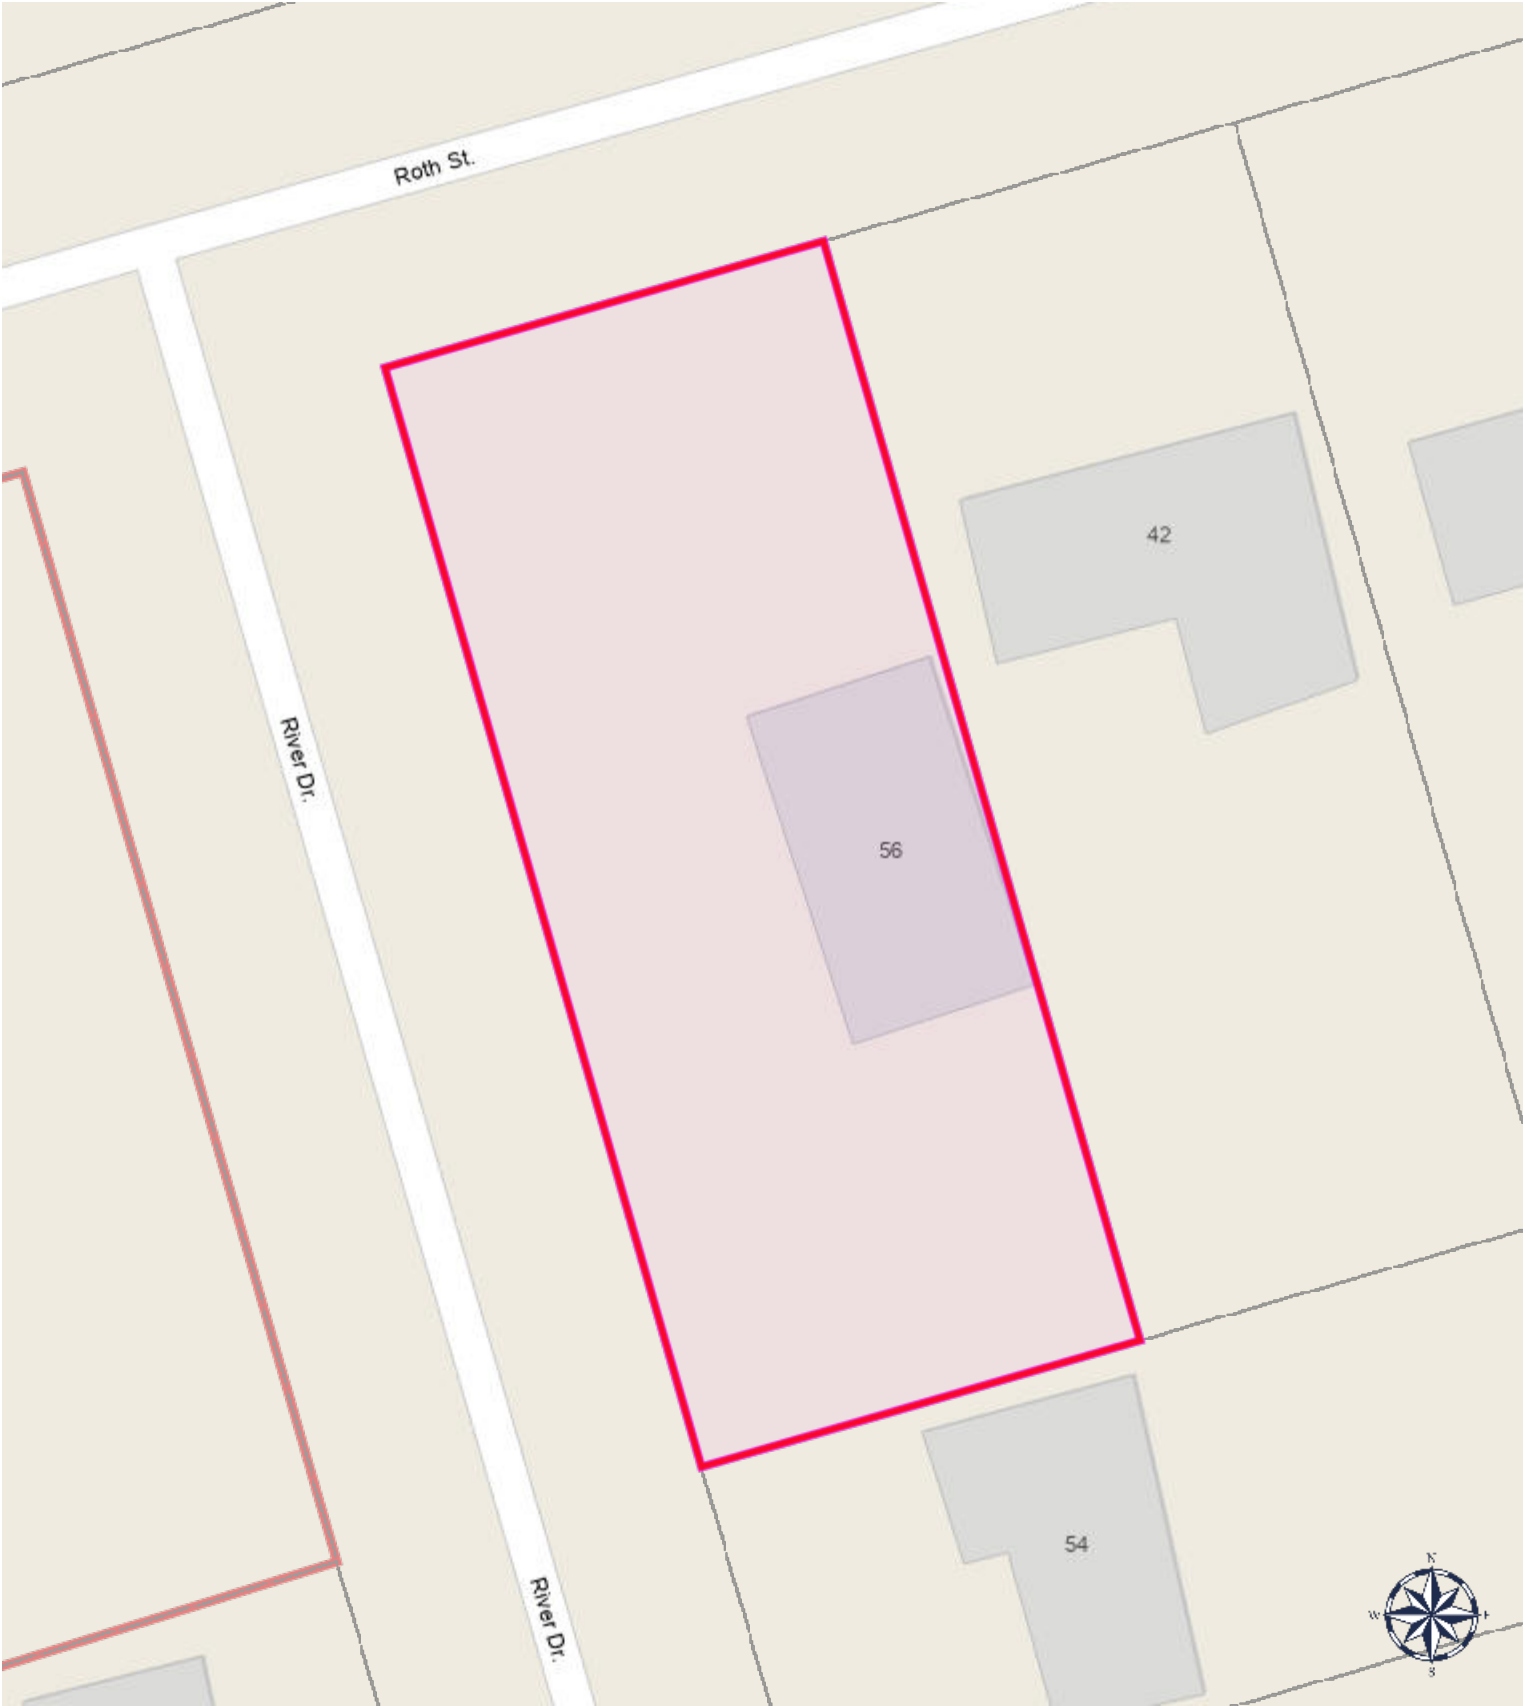

56 River Drive

This map, either in whole or in part, may not be reproduced without the written authority from © The Corporation of the County of Simcoe. This map is intended for personal use, has been produced using data from a variety of sources and may not be current or accurate. Produced (in part) under license from: © Her Majesty the Queen in Right of Canada, Department of Natural Resources: © Queens Printer, Ontario Ministry of Natural Resources: © Teranet