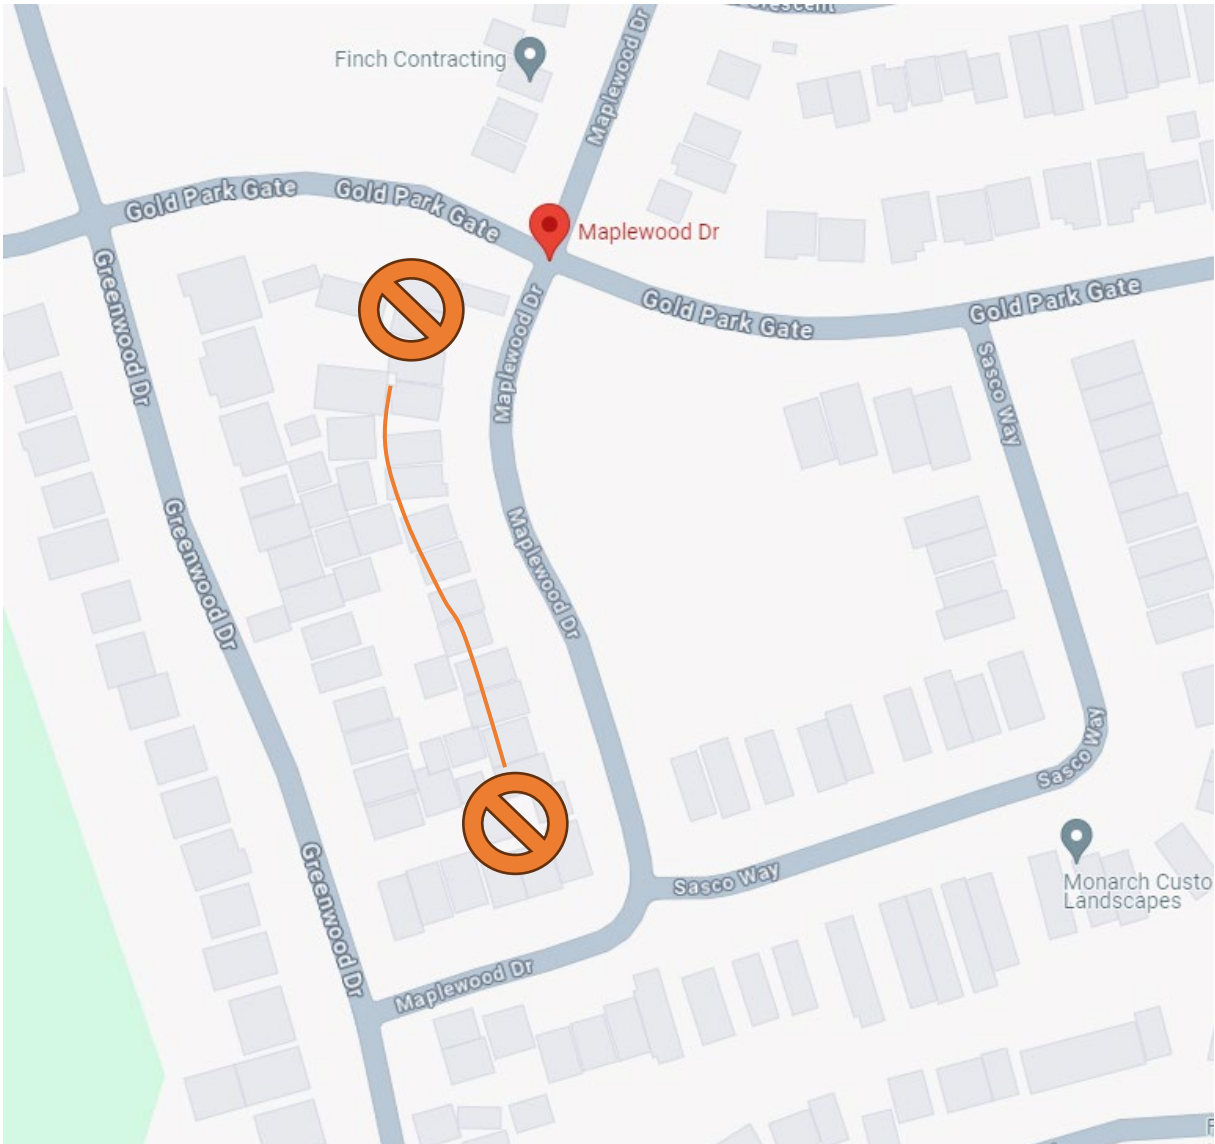

The road is expected to reopen **July 12th, 2024.**

Although every effort will be made to limit the amount of disturbance to the residents / merchants, some inconveniences such as impeded traffic flows and access to driveways / merchants are to be expected.

What does this mean for the residents?

- The roadway will be closed to regular traffic and only local traffic/emergency traffic will have access along Maplewood Drive between Gold Park Gate and Sasco Way.

ROAD CLOSURE LOCATION

The following areas will be affected by the road closure along Maplewood Drive:

Figure 1 – Local traffic only in the highlighted area along Maplewood Drive.